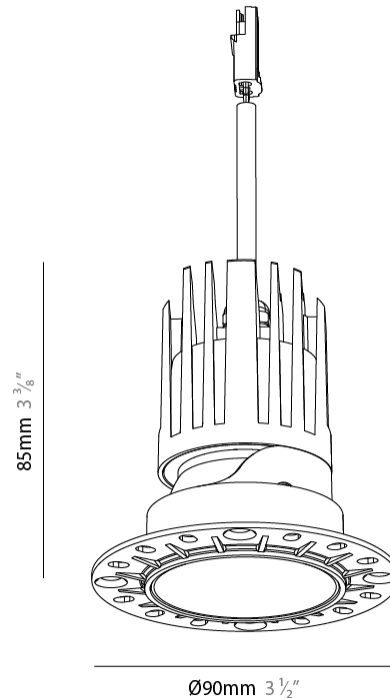

GENERAL

Series: Bioniq Evo
Partner: Prolicht
Division: Architectural
Installation: Trimless
Product Type: Downlight
Mounting Location: Ceiling
Light Distribution: Adjustable / Direct

PHYSICAL

Aperture Sizes - Downlights: 2"
Shape: Round
Diameter (mm): 90
Diameter (in): 3 1/2
Height (mm): 85
Depth (mm): 100
Height (in): 3 3/8
Depth (in): 3 15/16
Ceiling Thickness (mm): 10 - 50
Ceiling Thickness (in): 3/8 - 1 15/16
Weight (kg): 0.8
Fixture Finish: SSR / BKV / CWI / CRY / HAB / UFT / ITA / RUA / FTG / MYG / LOD / PUS / FRO / FUP / KIA / POP / BLS / SPG / MEY / GOH / CHC / COM / ABZ / JAG / OBR / MOS / ROR
Fixture Material: Extruded Aluminum
Cut-out Measurements: Ø 55mm/2 3/16"

ELECTRICAL

Lamp Type: LED (Zhaga Standard)
Input Wattage (W): 9.2
Total Output Wattage (W): 8.2
Dimming: Non-dimming / DALI Dimming / MATTER Dimming
Driver Included: No
Driver Location: Remote
Driver Type: Constant Current - Universal
Driver Class: Class 2
Constant Current (mA): 250mA
Upon Request: 0-10V Dimming / Phase Dimming

LED

Color Temperature (°K): 2400 / 2700 / 3000 / 3500 / 4000
Max. Delivered Lumen (lm): Max 922
Nominal Lumen (lm): 1456
CRI: >90 CRI
Efficiency (%): 100.7
Lamp Life (hrs): 50000

OPTICAL

Beam Angle: 24 / 32 / 46 / 56
Adjustability: Rotational 350° / Tilt 30°

RATINGS AND CERTIFICATIONS

Certified By: Certified for North American Standards
IP rating: IP65
Glare Rating: ≤ 10

PROJECT
TYPE
SPECIFIER
QUANTITY
DATE