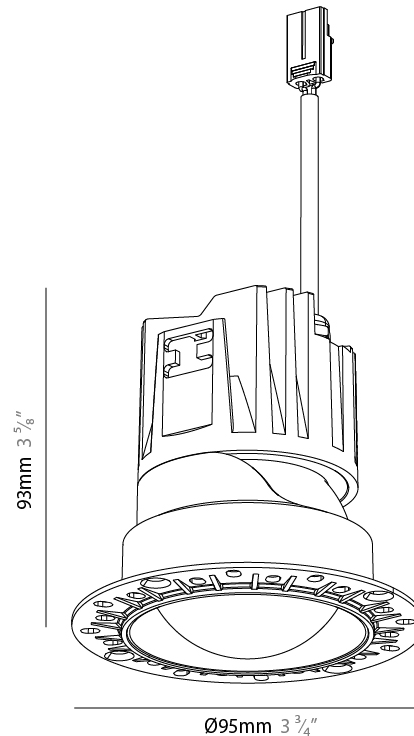

GENERAL

Series: Bioniq Evo
Partner: Prolicht
Division: Architectural
Installation: Trimless
Product Type: Downlight
Mounting Location: Ceiling
Light Distribution: Adjustable / Direct

PHYSICAL

Aperture Sizes - Downlights: 3"
Shape: Round
Diameter (mm): 95
Diameter (in): 3 3/4
Height (mm): 93
Depth (mm): 105
Height (in): 3 5/8
Depth (in): 4 1/8
Ceiling Thickness (mm): 10 - 50
Ceiling Thickness (in): 3/8 - 1 15/16
Weight (kg): 0.3
Fixture Finish: [BLK](#) / [WHI](#) / [ARB](#) / [CHR](#)
Fixture Material: Extruded Aluminum
Cut-out Measurements: Ø 75mm/2 15/16"

ELECTRICAL

Lamp Type: LED (Zhaga Standard)
Input Wattage (W): 12.3
Total Output Wattage (W): 10.9
Dimming: Non-dimming / DALI Dimming / MATTER Dimming
Driver Included: No
Driver Location: Remote
Driver Type: Constant Current - Universal
Driver Class: Class 2
Constant Current (MA): 350mA
Upon Request: 0-10V Dimming / Phase Dimming

LED

Color Temperature (°K): 2700-6500 Tunable White
Max. Delivered Lumen (lm): Max 1119
Nominal Lumen (lm): Max 1495
CRI: >90 CRI
Efficiency (%): 90.8
Lamp Life (hrs): 50000

OPTICAL

Beam Angle: [24](#) / [32](#) / [42](#)
Adjustability: Rotational 350° / Tilt 30°

RATINGS AND CERTIFICATIONS

Certified By: Certified for North American Standards
IP rating: IP65
Glare Rating: ≤ 10

PROJECT
TYPE
SPECIFIER
QUANTITY
DATE