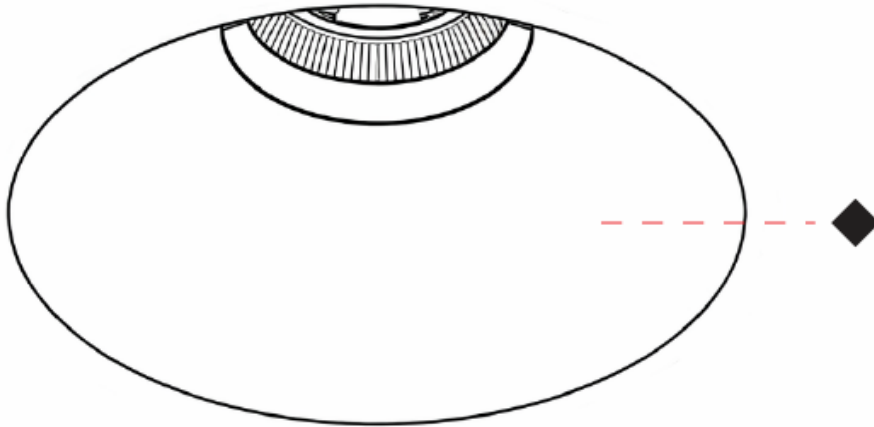

A350214-

PROJECT	_____
TYPE	_____
SPECIFIER	_____
QUANTITY	_____
DATE	_____