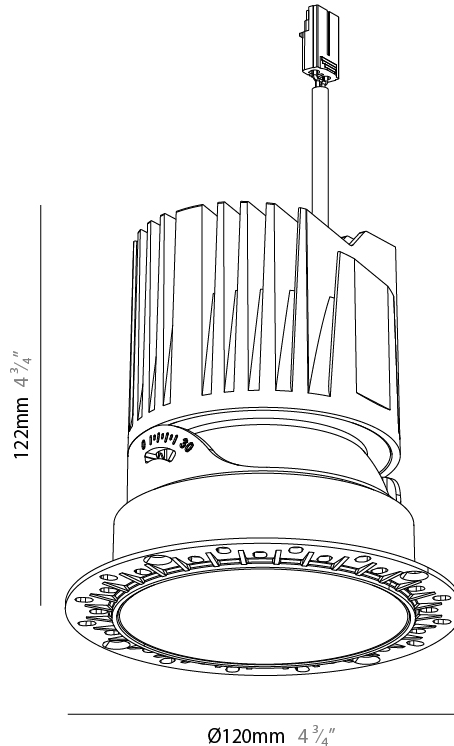

GENERAL

Series: Bioniq Evo
Partner: Prolicht
Division: Architectural
Installation: Trimless
Product Type: Downlight
Mounting Location: Ceiling
Light Distribution: Adjustable / Direct

PHYSICAL

Aperture Sizes - Downlights: 4"
Shape: Round
Diameter (mm): 120
Diameter (in): 4 3/4
Height (mm): 122
Depth (mm): 135
Height (in): 4 3/4
Depth (in): 5 5/16
Ceiling Thickness (mm): 10 - 50
Ceiling Thickness (in): 3/8 - 1 15/16
Weight (kg): 0.7
Fixture Finish: [BLK / WHI / ARB / CHR](#)
Fixture Material: Extruded Aluminum
Cut-out Measurements: Ø 95mm/3 3/4"

ELECTRICAL

Lamp Type: LED (Zhaga Standard)
Input Wattage (W): 19.9
Total Output Wattage (W): 18.2
Dimming: Non-dimming / DALI Dimming / MATTER Dimming
Driver Included: No
Driver Location: Remote
Driver Type: Constant Current - Universal
Driver Class: Class 2
Constant Current (MA): 500mA
Upon Request: 0-10V Dimming / Phase Dimming

LED

Color Temperature (°K): 2700-6500 Tunable White
Max. Delivered Lumen (lm): Max 1765
Nominal Lumen (lm): Max 2385
CRI: >90 CRI
Efficiency (%): 88.5
Lamp Life (hrs): 50000

OPTICAL

Beam Angle: [26 / 34 / 46 / 56](#)
Adjustability: Rotational 350° / Tilt 30°

RATINGS AND CERTIFICATIONS

Certified By: Certified for North American Standards
IP rating: IP65
Glare Rating: ≤ 10