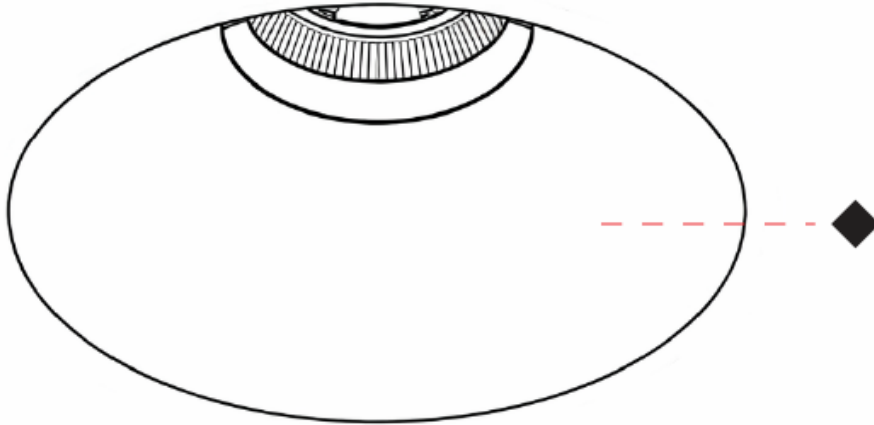

A350212-

PROJECT	_____
TYPE	_____
SPECIFIER	_____
QUANTITY	_____
DATE	_____