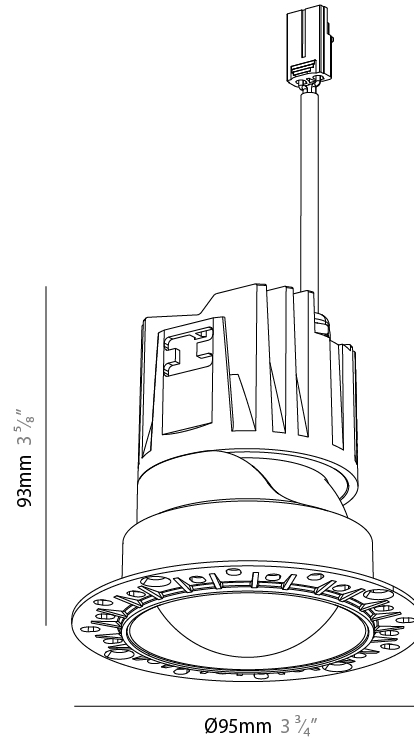

GENERAL

Series: Bioniq Evo
Partner: Prolicht
Division: Architectural
Installation: Trimless
Product Type: Downlight
Mounting Location: Ceiling
Light Distribution: Adjustable / Direct

PHYSICAL

Aperture Sizes - Downlights: 3"
Shape: Round
Diameter (mm): 95
Diameter (in): 3 3/4
Height (mm): 93
Depth (mm): 105
Height (in): 3 5/8
Depth (in): 4 1/8
Ceiling Thickness (mm): 10 - 50
Ceiling Thickness (in): 3/8 - 1 15/16
Weight (kg): 0.3
Fixture Finish: [SSR / BKV / CWI / CRY / HAB / UFT / ITA / RUA / FTG / MYG / LOD / PUS / FRO / FUP / KIA / POP / BLS / SPG / MEY / GOH / CHC / COM / ABZ / JAG / OBR / MOS / ROR](#)
Fixture Material: Extruded Aluminum
Cut-out Measurements: Ø 75mm/2 15/16"

ELECTRICAL

Lamp Type: LED (Zhaga Standard)
Input Wattage (W): 12.3
Total Output Wattage (W): 10.9
Dimming: Non-dimming / DALI Dimming / MATTER Dimming
Driver Included: No
Driver Location: Remote
Driver Type: Constant Current - Universal
Driver Class: Class 2
Constant Current (mA): 350mA
Upon Request: 0-10V Dimming / Phase Dimming

LED

Color Temperature (°K): 2700-6500 Tunable White
Max. Delivered Lumen (lm): Max 1119
Nominal Lumen (lm): Max 1495
CRI: >90 CRI
Efficiency (%): 90.8
Lamp Life (hrs): 50000

OPTICAL

Beam Angle: [24 / 32 / 42](#)
Adjustability: Rotational 350° / Tilt 30°

RATINGS AND CERTIFICATIONS

Certified By: Certified for North American Standards
IP rating: IP65
Glare Rating: ≤ 10

PROJECT
TYPE
SPECIFIER
QUANTITY
DATE