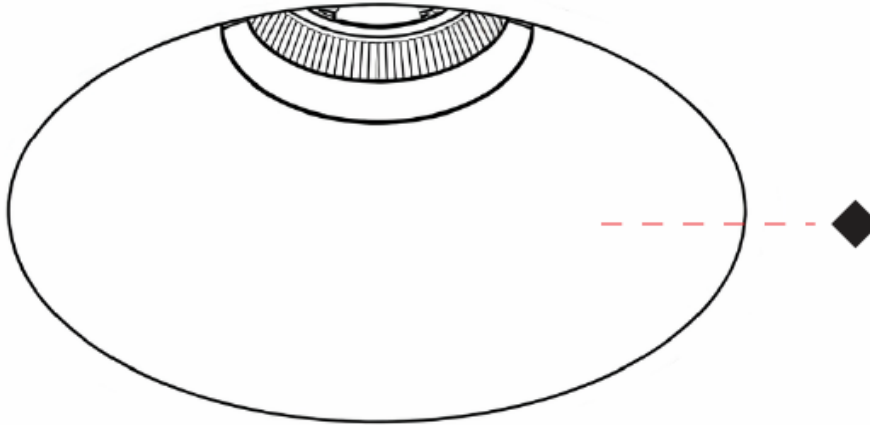

A350213-

PROJECT

TYPE

SPECIFIER

QUANTITY

DATE