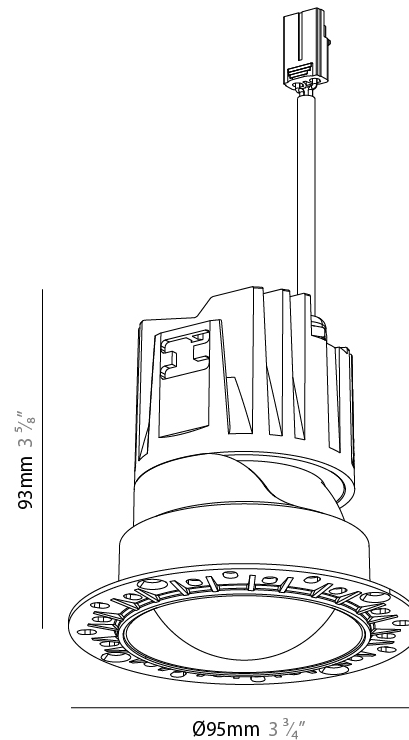

GENERAL

Series: Bioniq Evo
Partner: Prolicht
Division: Architectural
Installation: Trimless
Product Type: Downlight
Mounting Location: Ceiling
Light Distribution: Adjustable / Direct

PHYSICAL

Aperture Sizes - Downlights: 3"
Shape: Round
Diameter (mm): 95
Diameter (in): 3 3/4
Height (mm): 95
Depth (mm): 105
Height (in): 3 3/4
Depth (in): 4 1/8
Ceiling Thickness (mm): 10 - 50
Ceiling Thickness (in): 3/8 - 1 15/16
Weight (kg): 0.3
Fixture Finish: SSR / BKV / CWI / CRY / HAB / UFT / ITA / RUA / FTG / MYG / LOD / PUS / FRO / FUP / KIA / POP / BLS / SPG / MEY / GOH / CHC / COM / ABZ / JAG / OBR / MOS / ROR
Fixture Material: Extruded Aluminum
Cut-out Measurements: Ø 75mm/2 15/16"

ELECTRICAL

Lamp Type: LED (Zhaga Standard)
Input Wattage (W): 12.8
Total Output Wattage (W): 11.8
Dimming: Non-dimming / DALI Dimming / MATTER Dimming
Driver Included: No
Driver Location: Remote
Driver Type: Constant Current - Universal
Driver Class: Class 2
Constant Current (MA): 350mA
Upon Request: 0-10V Dimming / Phase Dimming

LED

Color Temperature (°K): 2400 / 2700 / 3000 / 3500 / 4000
Max. Delivered Lumen (lm): Max 1502
Nominal Lumen (lm): 2006
CRI: >90 CRI
Efficiency (%): 117
Lamp Life (hrs): 50000

OPTICAL

Beam Angle: 24 / 32 / 42
Adjustability: Rotational 350° / Tilt 30°

RATINGS AND CERTIFICATIONS

Certified By: Certified for North American Standards
IP rating: IP65
Glare Rating: ≤ 10

PROJECT
TYPE
SPECIFIER
QUANTITY
DATE