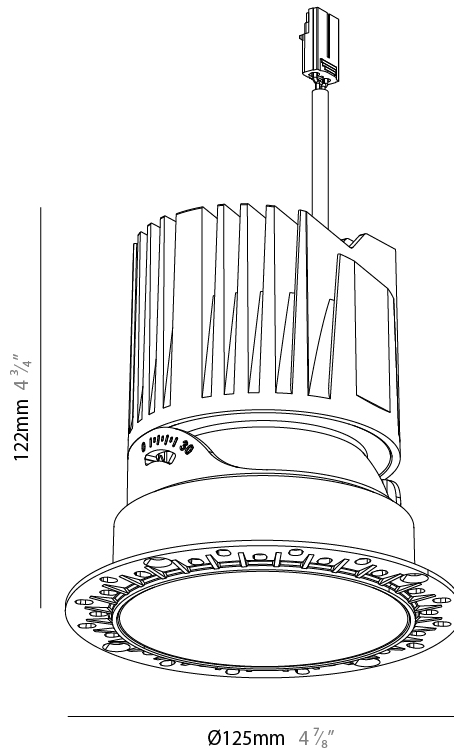

GENERAL

Series: Bioniq Evo
Partner: Prolicht
Division: Architectural
Installation: Trimless
Product Type: Downlight
Mounting Location: Ceiling
Light Distribution: Adjustable / Direct

PHYSICAL

Aperture Sizes - Downlights: 4"
Shape: Round
Diameter (mm): 125
Diameter (in): 4 7/8
Height (mm): 122
Depth (mm): 135
Height (in): 4 3/4
Depth (in): 5 1/16
Ceiling Thickness (mm): 10 - 50
Ceiling Thickness (in): 3/8 - 1 15/16
Weight (kg): 0.7
Fixture Finish: [BLK](#) / [WHI](#) / [ARB](#) / [CHR](#)
Fixture Material: Extruded Aluminum
Cut-out Measurements: Ø 95mm/3 3/4"

ELECTRICAL

Lamp Type: LED (Zhaga Standard)
Input Wattage (W): 21.9
Total Output Wattage (W): 20
Dimming: [Non-dimming](#) / [DALI Dimming](#) / [MATTER Dimming](#)
Driver Included: No
Driver Location: Remote
Driver Type: Constant Current - Universal
Driver Class: Class 2
Constant Current (MA): 500mA
Upon Request: [0-10V Dimming](#) / [Phase Dimming](#)

LED

Color Temperature (*K): [2400](#) / [2700](#) / [3000](#) / [3500](#) / [4000](#)
Max. Delivered Lumen (lm): Max 2583
Nominal Lumen (lm): 3490
CRI: >90 CRI
Efficiency (%): 117.9
Lamp Life (hrs): 50000

OPTICAL

Beam Angle: [26](#) / [34](#) / [46](#) / [56](#)
Adjustability: [Rotational 350°](#) / [Tilt 30°](#)

RATINGS AND CERTIFICATIONS

Certified By: Certified for North American Standards
IP rating: IP65
Glare Rating: ≤ 10