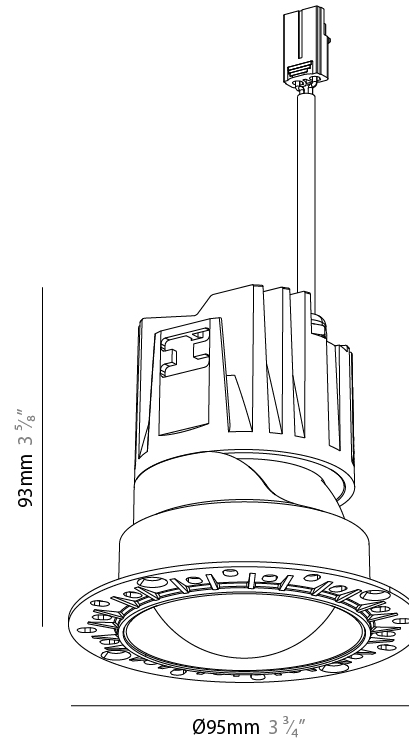

GENERAL

Series: Bioniq Evo
Partner: Prolicht
Division: Architectural
Installation: Trimless
Product Type: Downlight
Mounting Location: Ceiling
Light Distribution: Adjustable / Direct

PHYSICAL

Shape: Round
Diameter (mm): 95
Diameter (in): 3 3/4
Height (mm): 95
Depth (mm): 105
Height (in): 3 3/4
Depth (in): 4 1/8
Ceiling Thickness (mm): 10 - 50
Ceiling Thickness (in): 3/8 - 1 15/16
Weight (kg): 0.3
Fixture Finish: [BLK / WHI / ARB / CHR](#)
Fixture Material: Extruded Aluminum
Cut-out Measurements: Ø 75mm/2 15/16"

ELECTRICAL

Lamp Type: LED (Zhaga Standard)
Input Wattage (W): 12.8
Total Output Wattage (W): 11.8
Dimming: Non-dimming / DALI Dimming / MATTER Dimming
Driver Included: No
Driver Location: Remote
Driver Type: Constant Current - Universal
Driver Class: Class 2
Constant Current (MA): 350mA
Upon Request: 0-10V Dimming / Phase Dimming

LED

Color Temperature (°K): [2400 / 2700 / 3000 / 3500 / 4000](#)
Max. Delivered Lumen (lm): Max 1502
Nominal Lumen (lm): 2006
CRI: >90 CRI
Efficiency (%): 117
Lamp Life (hrs): 50000

OPTICAL

Beam Angle: [24 / 32 / 42](#)
Adjustability: Rotational 350° / Tilt 30°

RATINGS AND CERTIFICATIONS

Certified By: Certified for North American Standards
IP rating: IP65
Glare Rating: ≤ 10

PROJECT
TYPE
SPECIFIER
QUANTITY
DATE