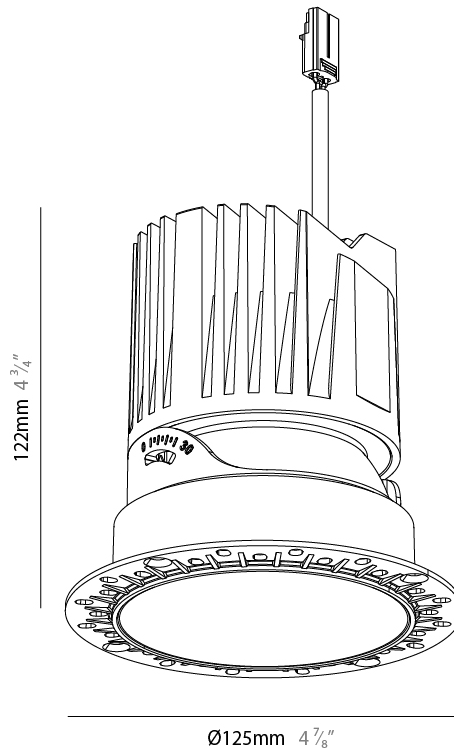

GENERAL

Series: Bioniq Evo
Partner: Prolicht
Division: Architectural
Installation: Trimless
Product Type: Downlight
Mounting Location: Ceiling
Light Distribution: Adjustable / Direct

PHYSICAL

Aperture Sizes - Downlights: 4"
Shape: Round
Diameter (mm): 125
Diameter (in): 4 7/8
Height (mm): 122
Depth (mm): 135
Height (in): 4 3/4
Depth (in): 5 1/16
Ceiling Thickness (mm): 10 - 50
Ceiling Thickness (in): 3/8 - 1 15/16
Weight (kg): 0.7
Fixture Finish: [SSR / BKV / CWI / CRY / HAB / UFT / ITA / RUA / FTG / MYG / LOD / PUS / FRO / FUP / KIA / POP / BLS / SPG / MEY / GOH / CHC / COM / ABZ / JAG / OBR / MOS / ROR](#)
Fixture Material: Extruded Aluminum
Cut-out Measurements: Ø 95mm/3 3/4"

ELECTRICAL

Lamp Type: LED (Zhaga Standard)
Input Wattage (W): 21.9
Total Output Wattage (W): 20
Dimming: Non-dimming / DALI Dimming / MATTER Dimming
Driver Included: No
Driver Location: Remote
Driver Type: Constant Current - Universal
Driver Class: Class 2
Constant Current (MA): 500mA
Upon Request: 0-10V Dimming / Phase Dimming

LED

Color Temperature (°K): [2400 / 2700 / 3000 / 3500 / 4000](#)
Max. Delivered Lumen (lm): Max 2583
Nominal Lumen (lm): 3490
CRI: >90 CRI
Efficiency (%): 117.9
Lamp Life (hrs): 50000

OPTICAL

Beam Angle: [26 / 34 / 46 / 56](#)
Adjustability: Rotational 350° / Tilt 30°

RATINGS AND CERTIFICATIONS

Certified By: Certified for North American Standards
IP rating: IP65
Glare Rating: ≤ 10