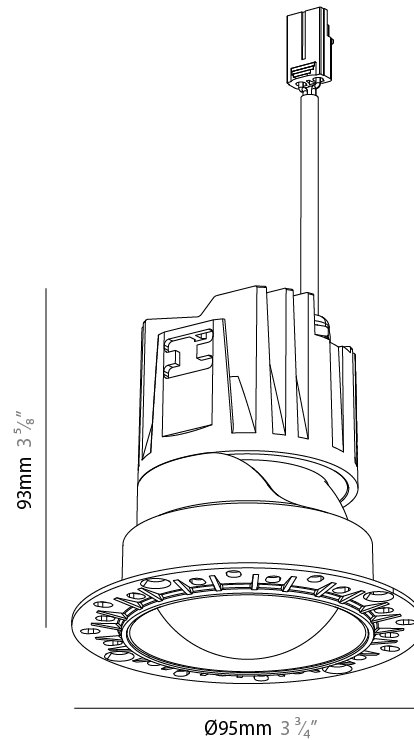

GENERAL

Series: Bioniq Evo
Partner: Prolicht
Division: Architectural
Installation: Trimless
Product Type: Downlight
Mounting Location: Ceiling
Light Distribution: Adjustable / Direct

PHYSICAL

Aperture Sizes - Downlights: 3"
Shape: Round
Diameter (mm): 67
Diameter (in): 2 5/8
Height (mm): 95
Depth (mm): 105
Height (in): 3 3/4
Depth (in): 4 1/8
Ceiling Thickness (mm): 10 - 50
Ceiling Thickness (in): 3/8 - 1 15/16
Weight (kg): 0.3
Fixture Finish: SSR / BKV / CWI / CRY / HAB / UFT / ITA / RUA / FTG / MYG / LOD / PUS / FRO / FUP / KIA / POP / BLS / SPG / MEY / GOH / CHC / COM / ABZ / JAG / OBR / MOS / ROR
Fixture Material: Extruded Aluminum
Cut-out Measurements: Ø 75mm/2 15/16"

ELECTRICAL

Lamp Type: LED (Zhaga Standard)
Input Wattage (W): 12.8
Total Output Wattage (W): 11.8
Dimming: Non-dimming / DALI Dimming / MATTER Dimming
Driver Included: No
Driver Location: Remote
Driver Type: Constant Current - Universal
Driver Class: Class 2
Constant Current (MA): 350mA
Upon Request: 0-10V Dimming / Phase Dimming

LED

Color Temperature (°K): 2400 / 2700 / 3000 / 3500 / 4000
Max. Delivered Lumen (lm): Max 604
Nominal Lumen (lm): Max 1065
CRI: >90 CRI
Efficiency (%): 47
Lamp Life (hrs): 50000

OPTICAL

Beam Angle: 10
Adjustability: Rotational 350° / Tilt 30°

RATINGS AND CERTIFICATIONS

Certified By: Certified for North American Standards
IP rating: IP65
Glare Rating: ≤ 10

PROJECT
TYPE
SPECIFIER
QUANTITY
DATE