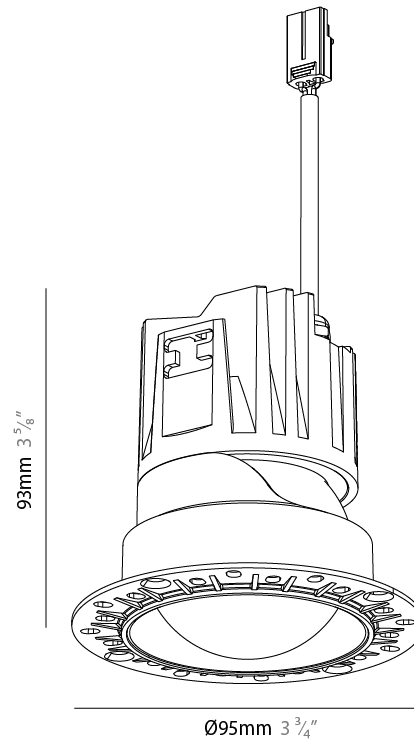

GENERAL

Series: Bioniq Evo
Partner: Prolicht
Division: Architectural
Installation: Trimless
Product Type: Downlight
Mounting Location: Ceiling
Light Distribution: Adjustable / Direct

PHYSICAL

Aperture Sizes - Downlights: 3"
Shape: Round
Diameter (mm): 95
Diameter (in): 3 3/4
Height (mm): 93
Depth (mm): 105
Height (in): 3 5/8
Depth (in): 4 1/8
Ceiling Thickness (mm): 10 - 50
Ceiling Thickness (in): 3/8 - 1 15/16
Weight (kg): 0.3
Fixture Finish: [BLK / WHI / ARB / CHR](#)
Fixture Material: Extruded Aluminum
Cut-out Measurements: Ø 75mm/2 15/16"

ELECTRICAL

Lamp Type: LED (Zhaga Standard)
Input Wattage (W): 12.8
Total Output Wattage (W): 11.8
Dimming: Non-dimming / DALI Dimming / MATTER Dimming
Driver Included: No
Driver Location: Remote
Driver Type: Constant Current - Universal
Driver Class: Class 2
Constant Current (MA): 350mA
Upon Request: 0-10V Dimming / Phase Dimming

LED

Color Temperature (*K): [2400 / 2700 / 3000 / 3500 / 4000](#)
Max. Delivered Lumen (lm): Max 604
Nominal Lumen (lm): Max 1065
CRI: >90 CRI
Efficiency (%): 47
Lamp Life (hrs): 50000

OPTICAL

Beam Angle: 10
Adjustability: Rotational 350° / Tilt 30°

RATINGS AND CERTIFICATIONS

Certified By: Certified for North American Standards
IP rating: IP65
Glare Rating: ≤ 10

PROJECT	
TYPE	
SPECIFIER	
QUANTITY	
DATE