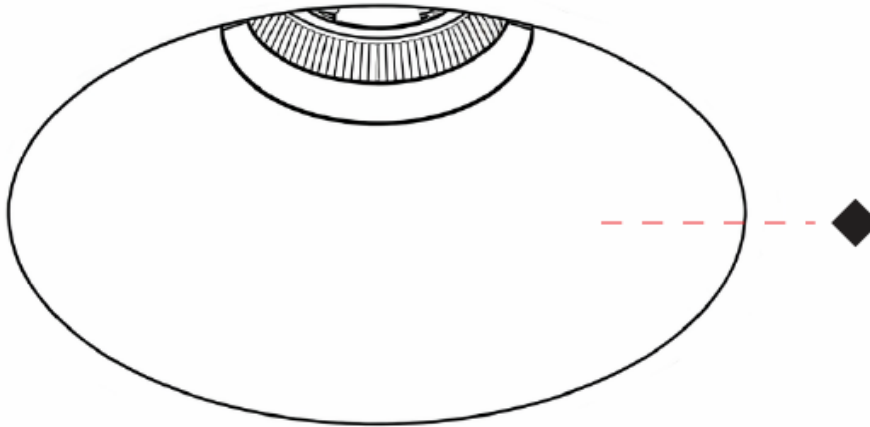

A350215-

PROJECT

TYPE

SPECIFIER

QUANTITY

DATE

A